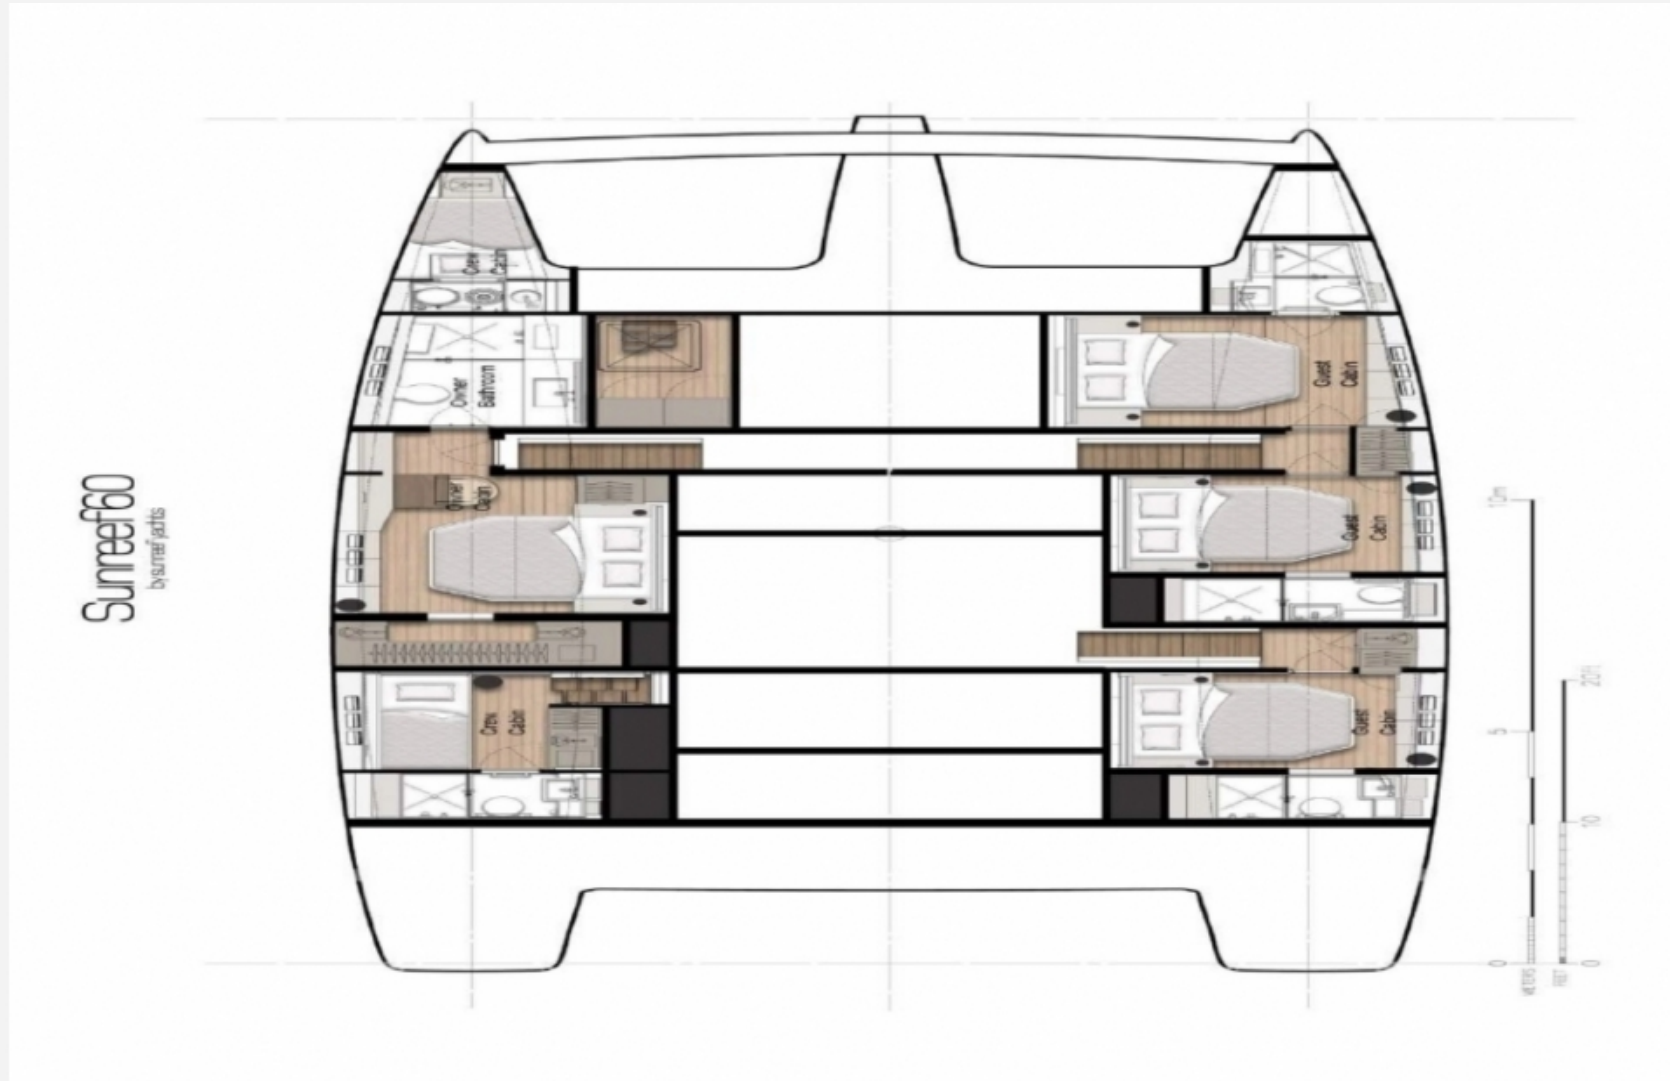

Built Year	2021	Water	800.00 litres / 211.20 US gals
Fuel	1,000.00 litres / 264.00 US gals		

BUILDER / DESIGNER

Builder		Designer	Sunreef Yacht
Sleeps	8 guests	Courette	4 double

DIMENSIONS

Bathroom	4	Crew	3
	3		
Draft	1.80 M / 5'91"		

18.30 M / 60'3"

18.30 M / 60'3"

18.30 M / 60'3"

18.30 M / 60'3"