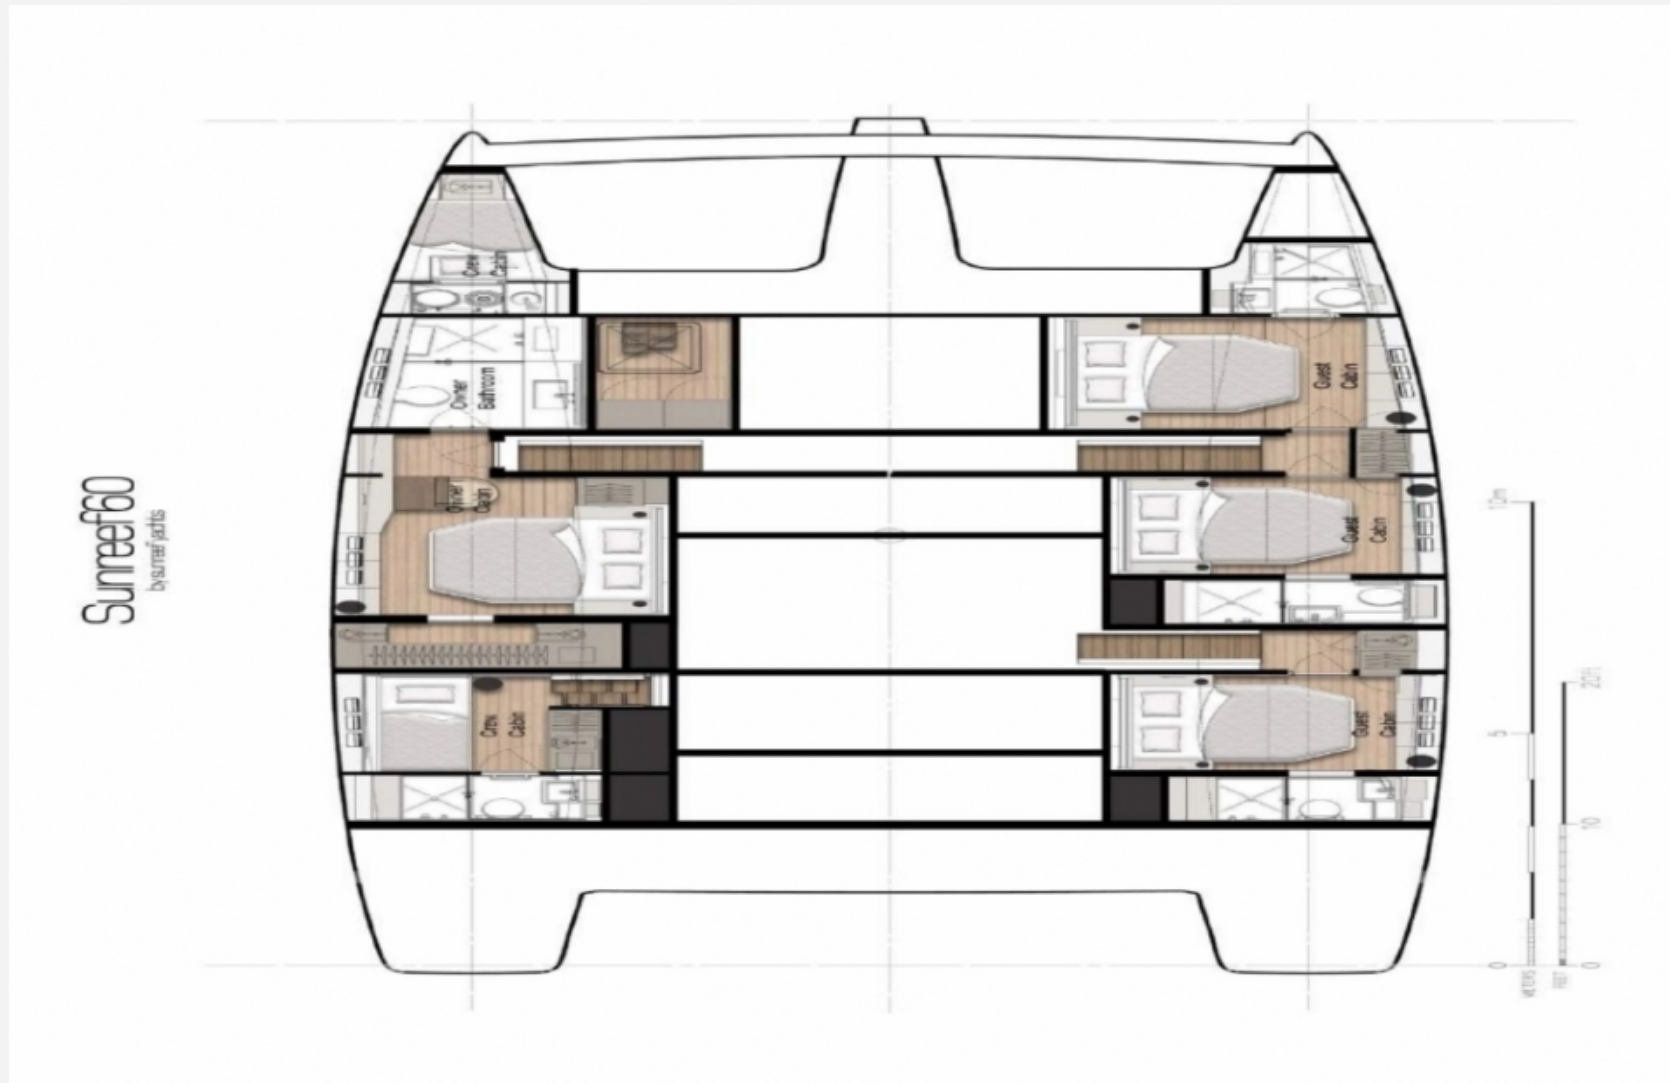

Built Year	2021	Water	800.00 litres / 211.20 US gals
Fuel	1,000.00 litres / 264.00 US gals		

BUILDER / DESIGNER

Builder		Accommodations Designer	Sunreef Yacht
Sleeps	8 guests	Courette	4 double

DIMENSIONS

18.30 M / 60'3"

18.30 M / 60'3"

18.30 M / 60'3"

18.30 M / 60'3"

18.30 M / 60'3"

18.30 M / 60'3"