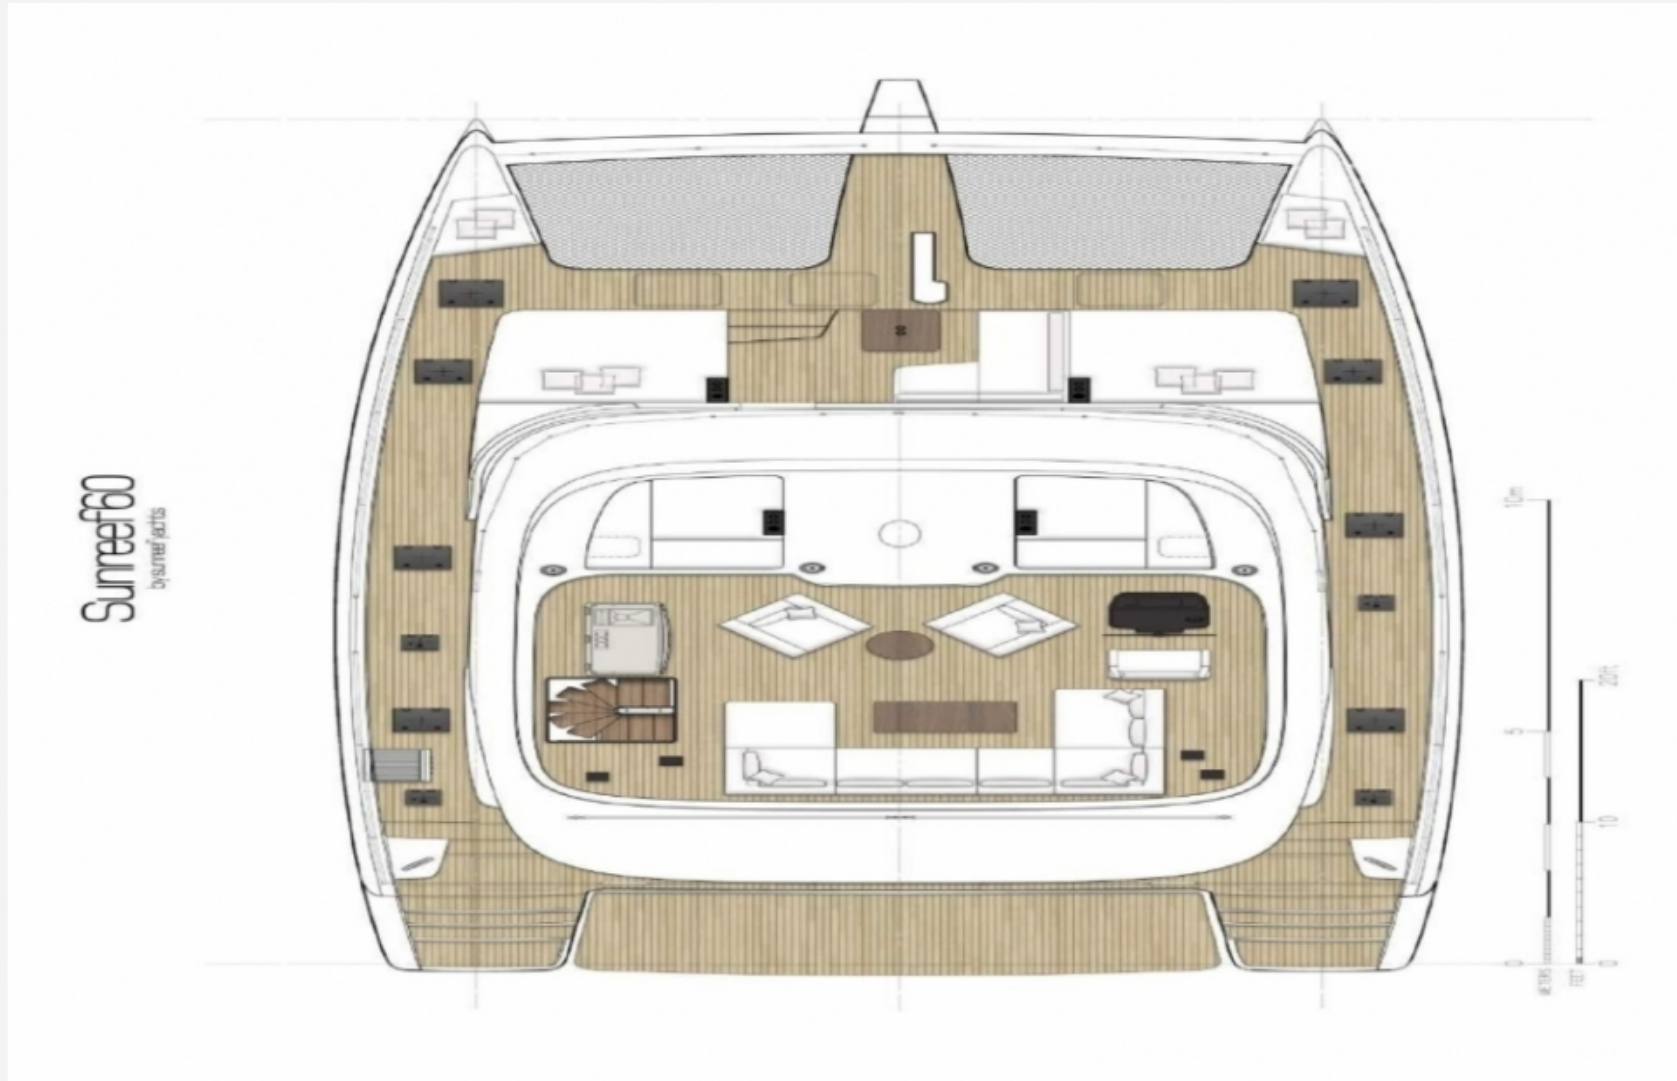

18.30 M / 60'3"

CARACTÉRISTIQUES PRINCIPALES

Builder**Designer**

Sunreef Yacht

Built Year

2021

Length

18.30 M / 60'3"

Built Year	2021	Water	800.00 litres / 211.20 US gals
Fuel	1,000.00 litres / 264.00 US gals		

BUILDER / DESIGNER

Builder		Designer	Sunreef Yacht
Sleeps	8 guests	Courette	4 double

DIMENSIONS

Bathroom	4	Crew	3
	3		
Draft	1.80 M / 5'91"		

18.30 M / 60'3"

18.30 M / 60'3"

18.30 M / 60'3"

18.30 M / 60'3"