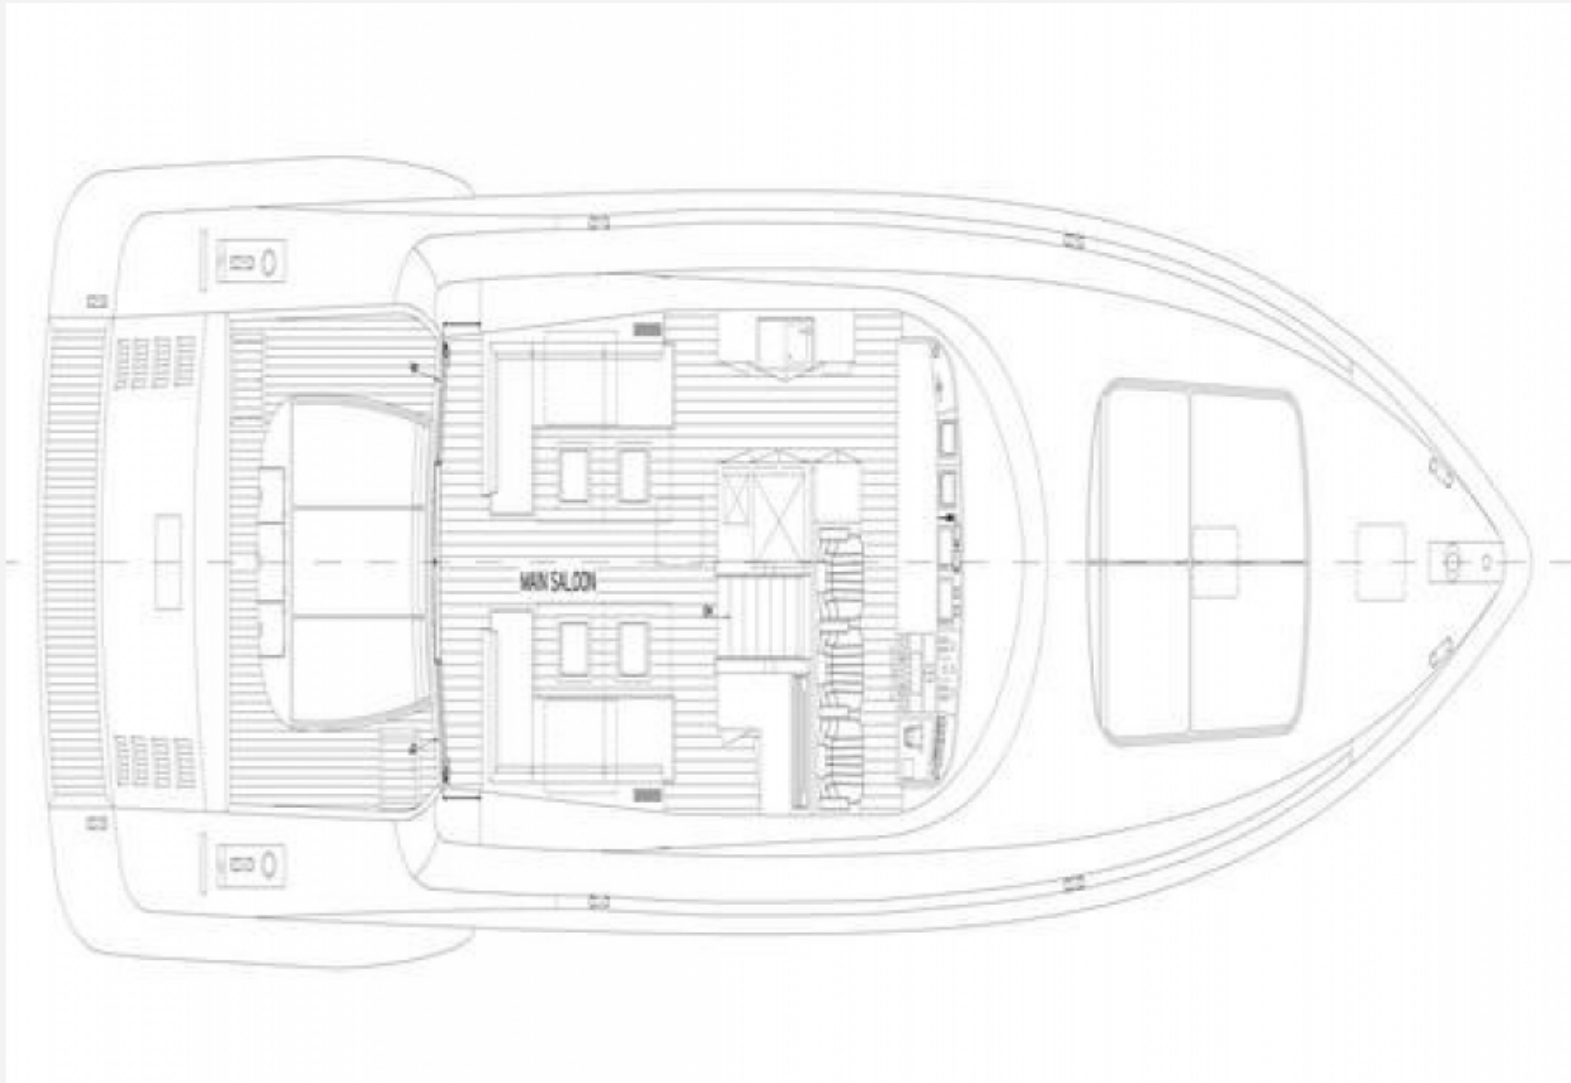

DÉTAILS DU BATEAU

Built Year	2004	Refit Year	2011
Registry	France		

BUILDER / DESIGNER

Model	Mangusta 72
--------------	-------------

DIMENSIONS

Length	22.23 M / 72'93"	Beam	5.60 M / 18'37"
Draft	1.60 M / 5'25"		

2

2

22.23 M / 72'93"

22.23 M / 72'93"

22.23 M / 72'93"

22.23 M / 72'93"

22.23 M / 72'93"

22.23 M / 72'93"

22.23 M / 72'93"

22.23 M / 72'93"

22.23 M / 72'93"